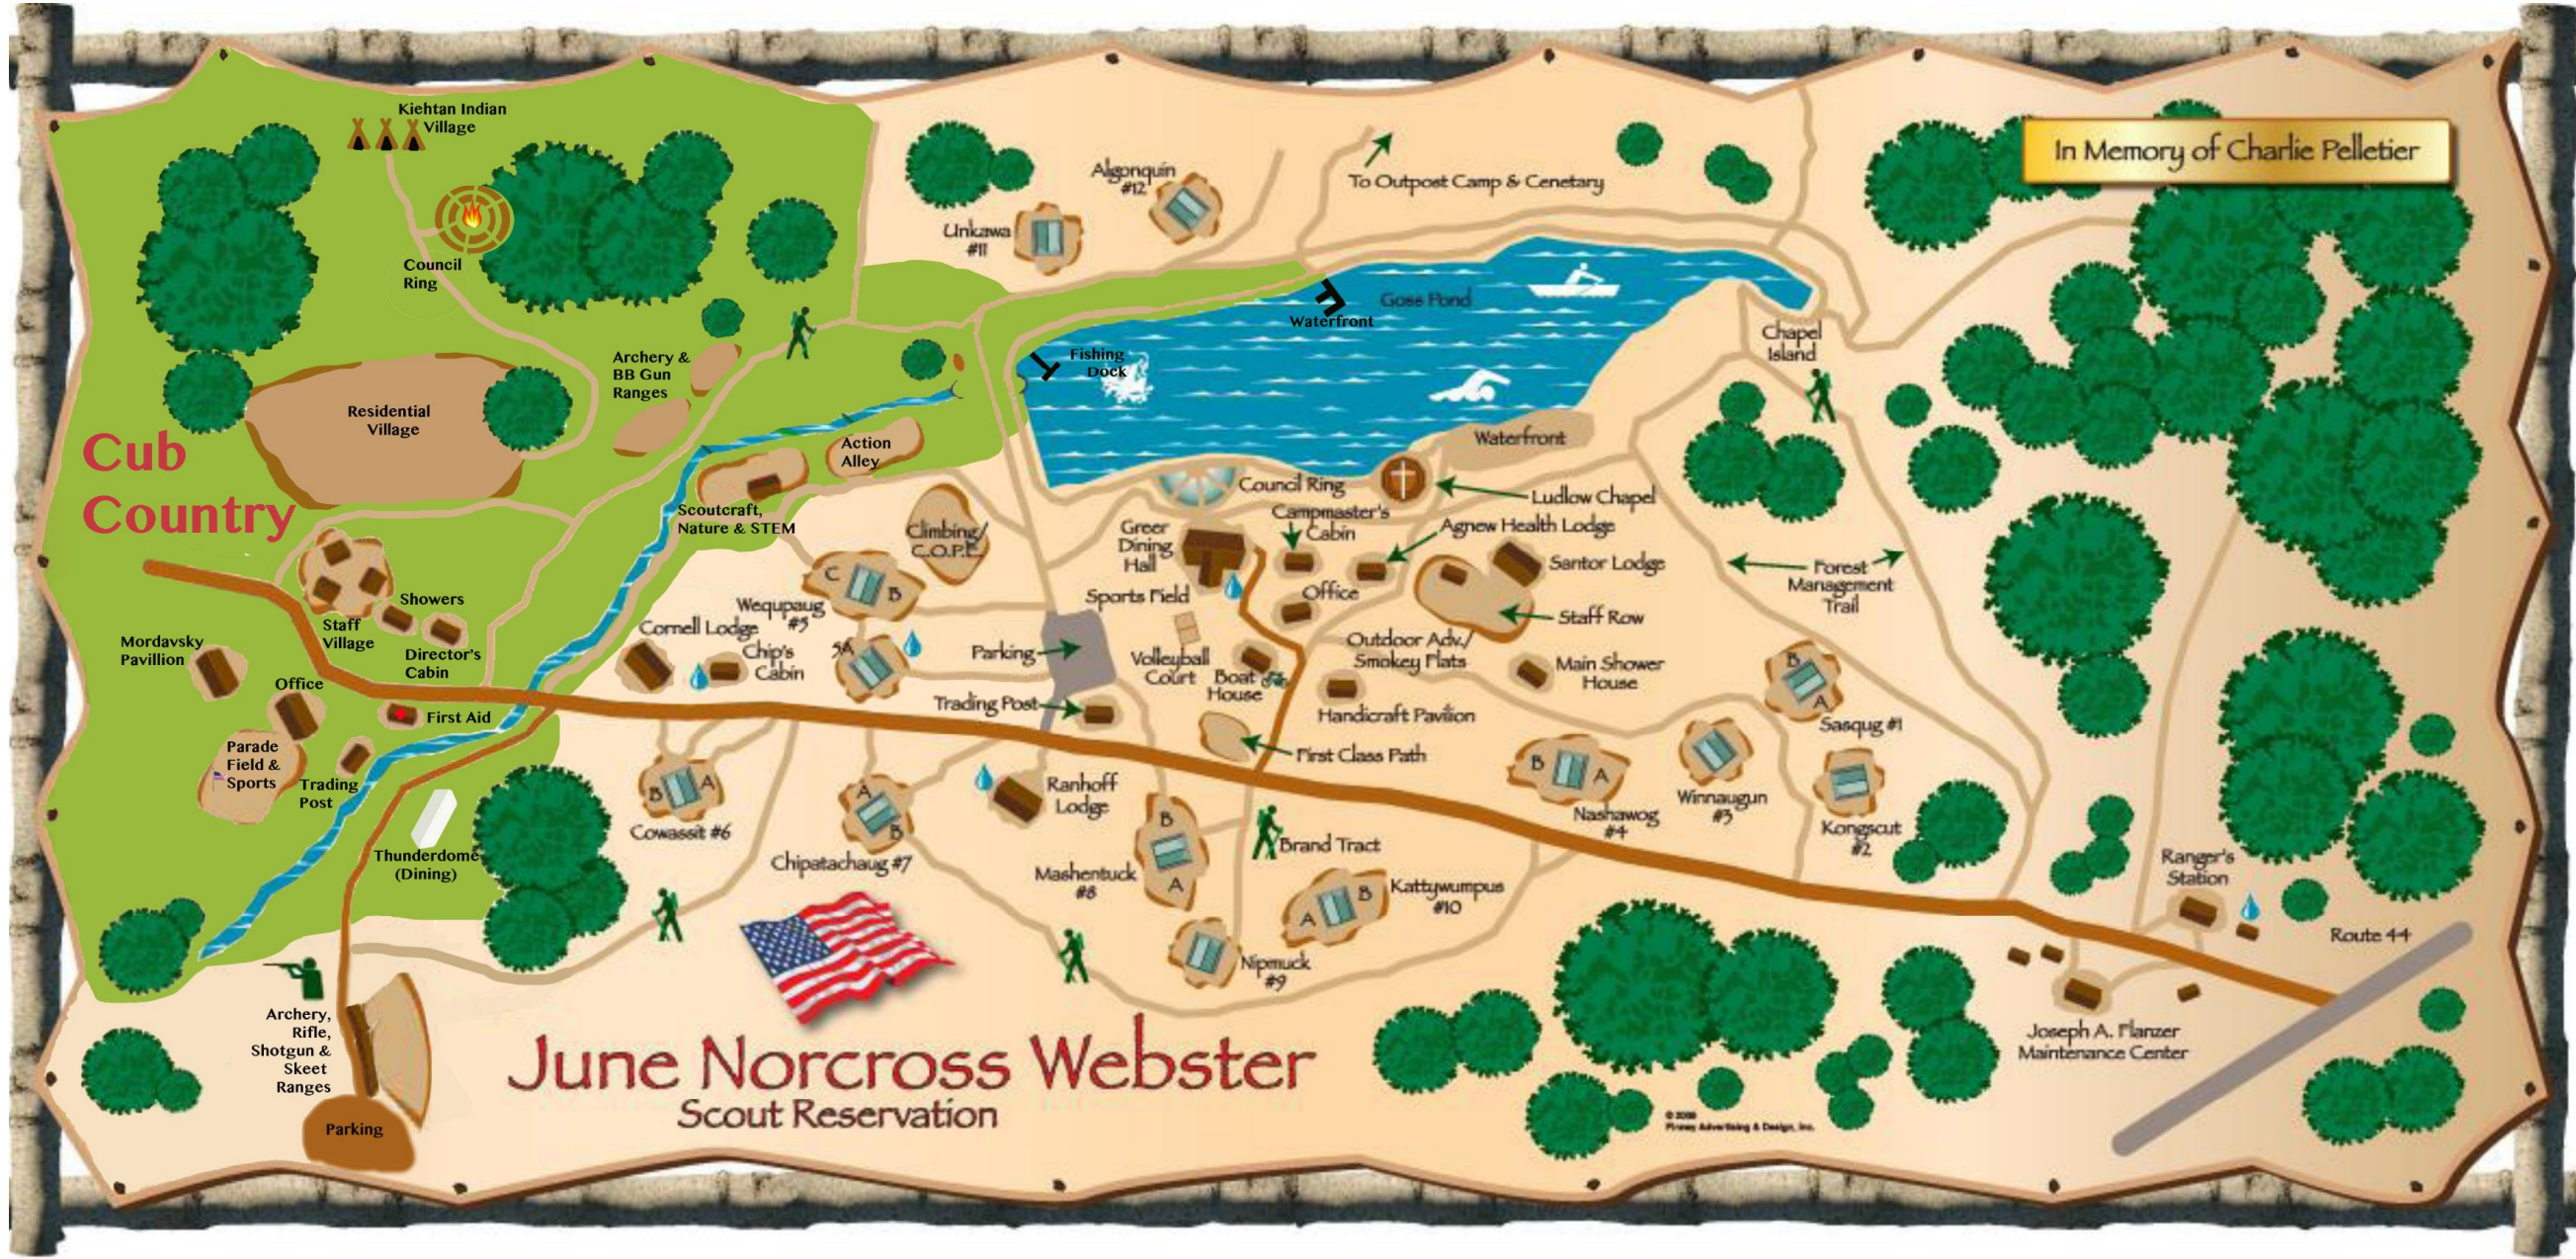

Cub Country

In Memory of Charlie Pelletier

June Norcross Webster Scout Reservation

© 2008 Perry Advertising & Design, Inc.